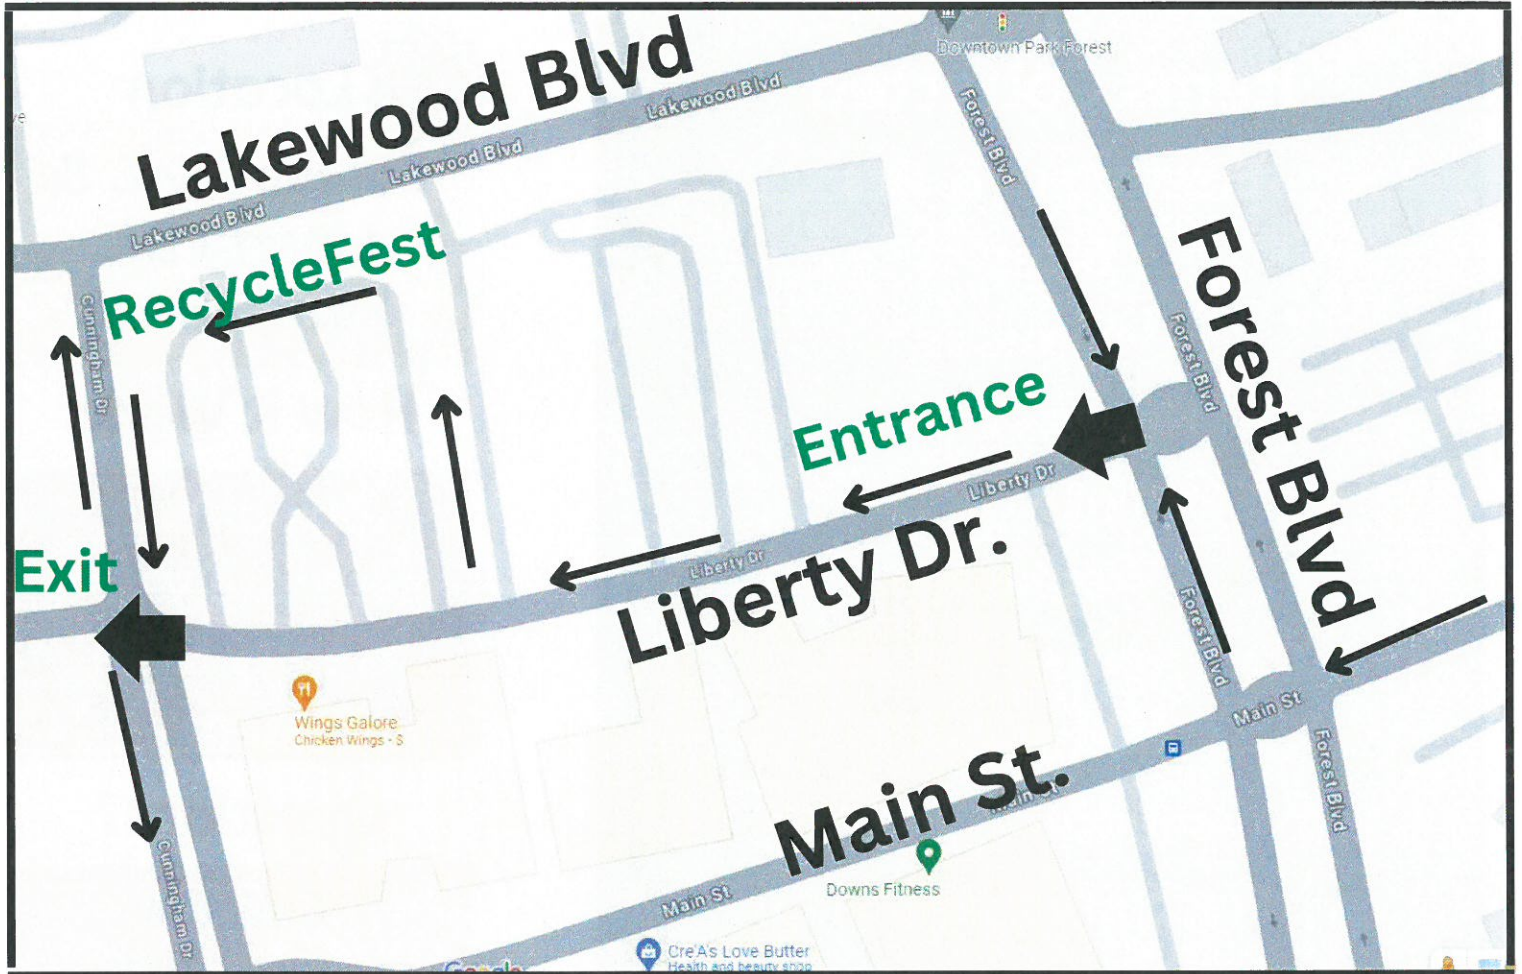

Aerosol Products (fee)

Butane cans (fee)

Propane 14 & 16 oz. (fee)

Car Seats & Strollers (fee)

Smoke & CO2 Detectors (fee)

Location

Forest Blvd. &
Liberty Dr.
Park Forest

How It Works

Box or bag
separately and
clearly label
them

Questions?

Call the
Sustainability
Office at
708-503-9372

RecycleFest 2024

New Location

Item	Unit	Price
Aerosol products	Can	\$1
Isobutane/Butane	Can	\$1
Propane 14 & 16 oz	Tank	\$4
Latex Paint – Sample	Sample size	\$0.50
Latex Paint – Quart	Quart	\$2
Latex Paint – 1 Gallon	1 Gallon	\$5
Latex Paint – 5 Gallon	5 Gallon	\$20
Car Seats & Strollers	Each	\$10
Smoke & CO2 Detectors	Each	\$1